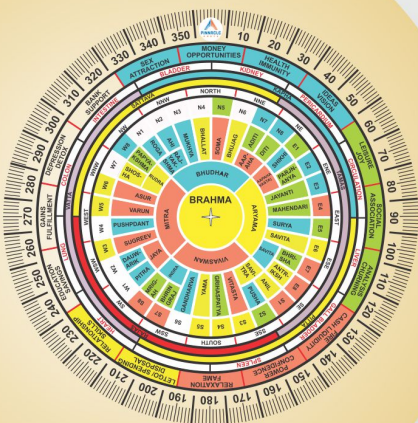

Tools for Vastu Experts

LECHER ANTENNA MPR-5000

A Lecher antenna is a device used for electromagnetic field measurement.

- Energy Assessment: To measure subtle energy levels in different areas.
- Identification of Negative Zones: Detects disturbed or negative energy fields.
- Vastu Corrections: Suggests adjustments to enhance positive energy flow.
- Determining Auspicious Locations: Identify favorable locations based on energy readings.
- Balancing Energies: To balance energies for a harmonious living environment.

PINNACLE
U A S T U

SHAKTI CHAKRA MRP-527

- Shakti Chakra aids in dividing any site map into 32 entrances and 16 directions.
- It facilitates mapping and marking of all zones to determine the energy level.
- Identifies the standard Panchtatva (five elements) for each direction.
- Useful in locating Devtas (deities) in a property for suitable treatment.
- Helps in determining the Rajas, Tamas, and Sattva qualities of a site.

PV-640